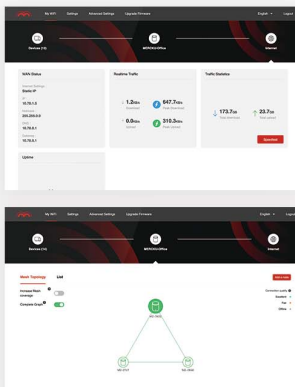

360° Network Management

Web UI