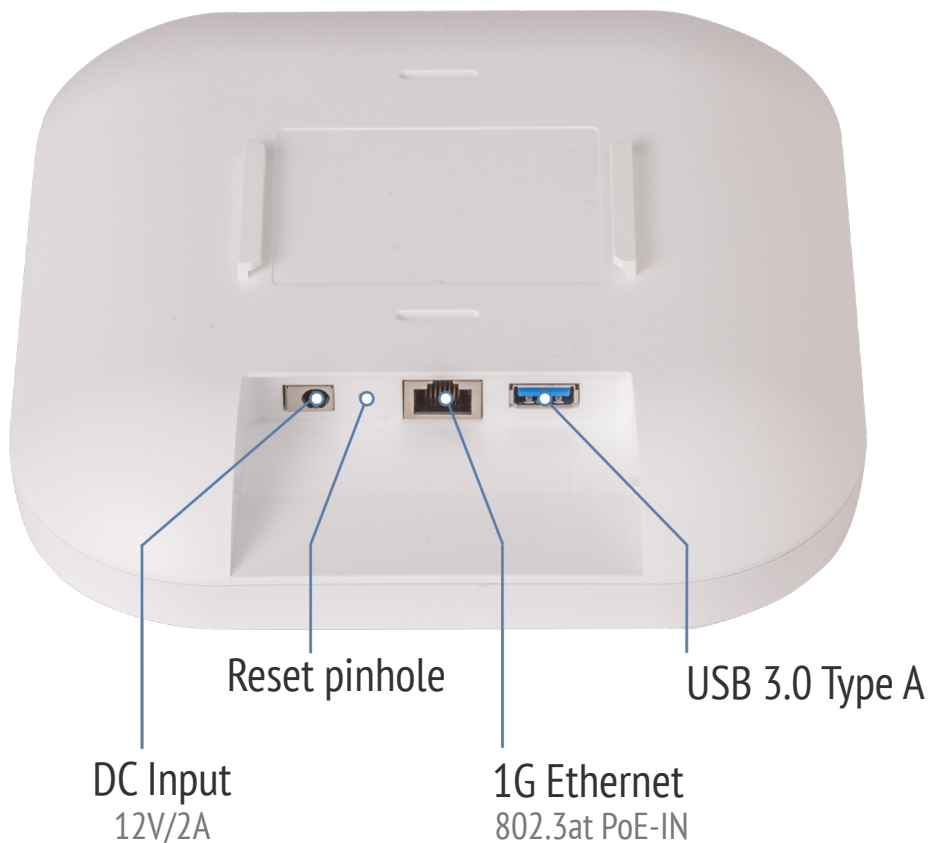

White-Label Dashboard

Plasma Cloud provides a rebrandable dashboard enabling businesses to harness a powerful and user-friendly cloud management platform under their own brand name.

INSIDE THE PAX1800-Lite

High-performance and power-efficient design

PORT BAY OVERVIEW

With flexible power options and Ethernet interfaces

Seamless IoT Integration via USB

The PAX1800-Lite Access Point features a built-in **USB 3.0 port**, enabling peripheral expansion.