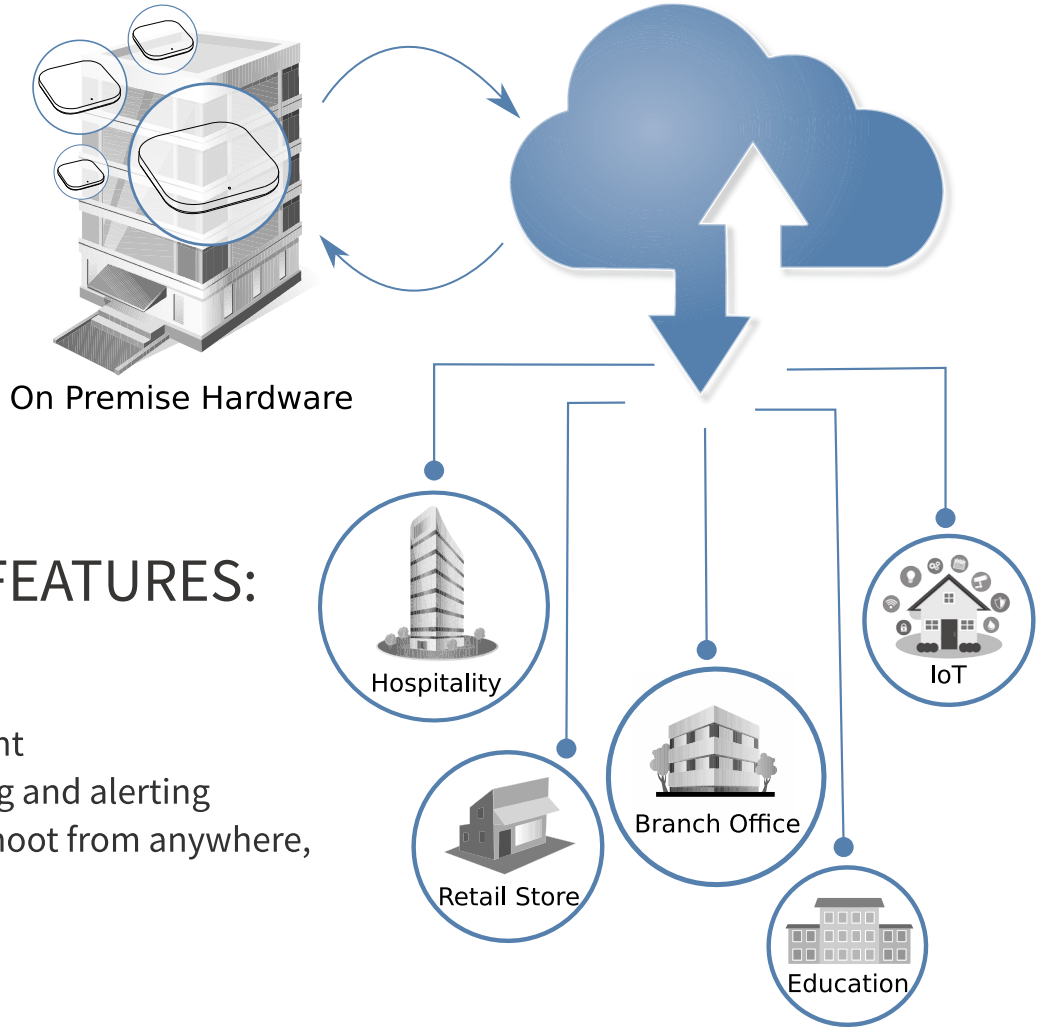

DESIGNED FOR **WIFI AS A SERVICE**

CLOUD **KEY** FEATURES:

- Zero touch deployment
- Automated monitoring and alerting
- Manage and troubleshoot from anywhere, anytime

INDUSTRY **LEADING** SOFTWARE AND PRODUCTS

Affordable Network Solution

Plasma Cloud offers an affordable turnkey solution to cover all needs in and around your network. WiFi Access Points and Switches in various sizes to fit your needs & budget bundled with free & powerful cloud management.

Best In-Class Cloud

Plasma Cloud's technology team has built the fastest and most scalable network management cloud system. Our experts have put in their combined experience to develop a truly unique product that will impress you in many ways.

Simplicity is Key

Plasma Cloud is designed for the needs of those tired of endless manual tweaking and cumbersome monitoring. Our smart software is designed to minimize setup effort to the essential and get you started in no time!

White-Label Dashboard

Plasma Cloud provides a rebrandable dashboard enabling businesses to harness a powerful and user-friendly cloud management platform under their own brand name.