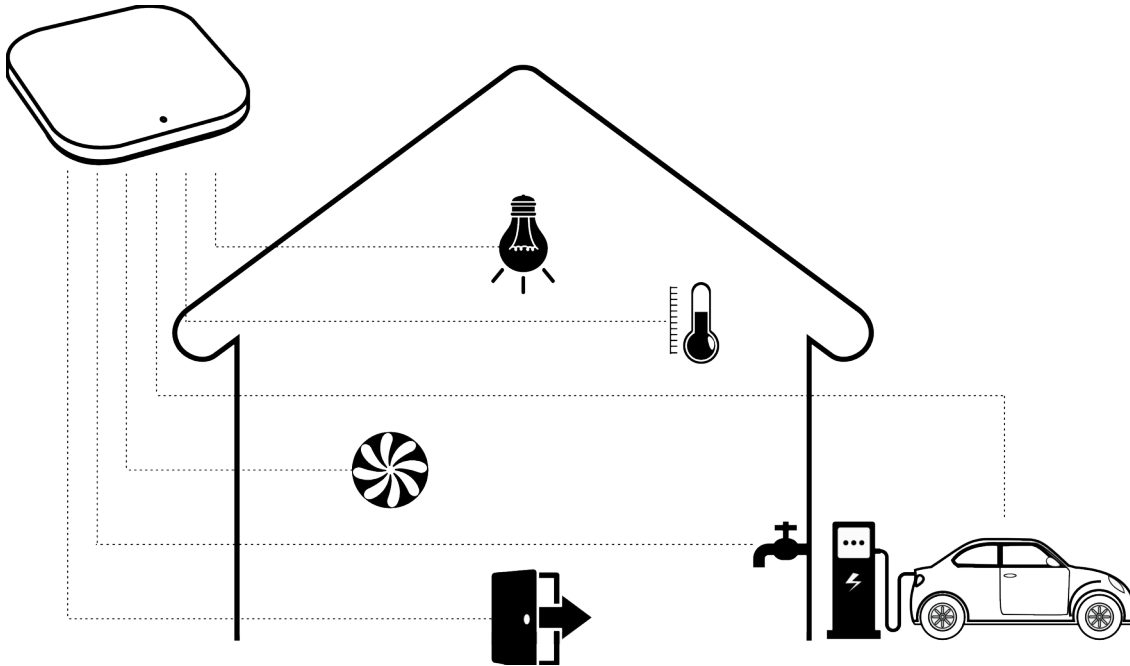

High-performance and power-efficient design

PORT BAY OVERVIEW

With flexible power options and Ethernet interfaces

Seamless IoT Integration via USB

The PAX1800-Lite Access Point features a built-in **USB 3.0 port**, enabling peripheral expansion.

Versatile IoT Gateway

Support a wide ecosystem of wireless technologies for smart enterprise solutions:

Unlocking the Power of IoT

Connect and control a broad range of smart devices such as sensors, locks, EV chargers, lighting, climate controls and more through a unified solution.

This enables real-time data collection and enhanced management for modern IoT infrastructures.

Future-Proof Your Network

As IoT standards and technologies evolve, the flexible USB port ensures long-term adaptability with next-generation peripheral modules.