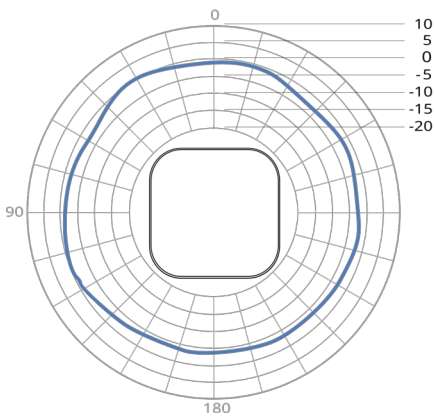

RADIATION PATTERNS

2.4 GHz: