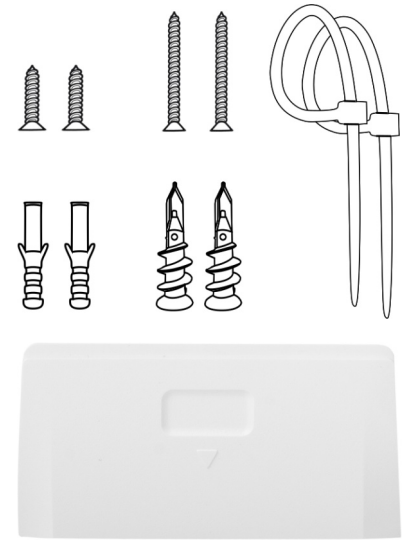

UNIVERSAL MOUNTING KIT

The kit includes various mounting options and is suitable for indoor and outdoor use.

Mounting Bracket

T-rail Bracket

Closing Lid

MOUNTING OPTIONS

The mounting bracket provides a secure platform to mount the PAX1800-Lite Access Point onto walls, poles, or junction boxes (US / EU / UK type). The T-rail bracket fits both 14 mm and 24 mm wide t-bars commonly found in drop ceilings.