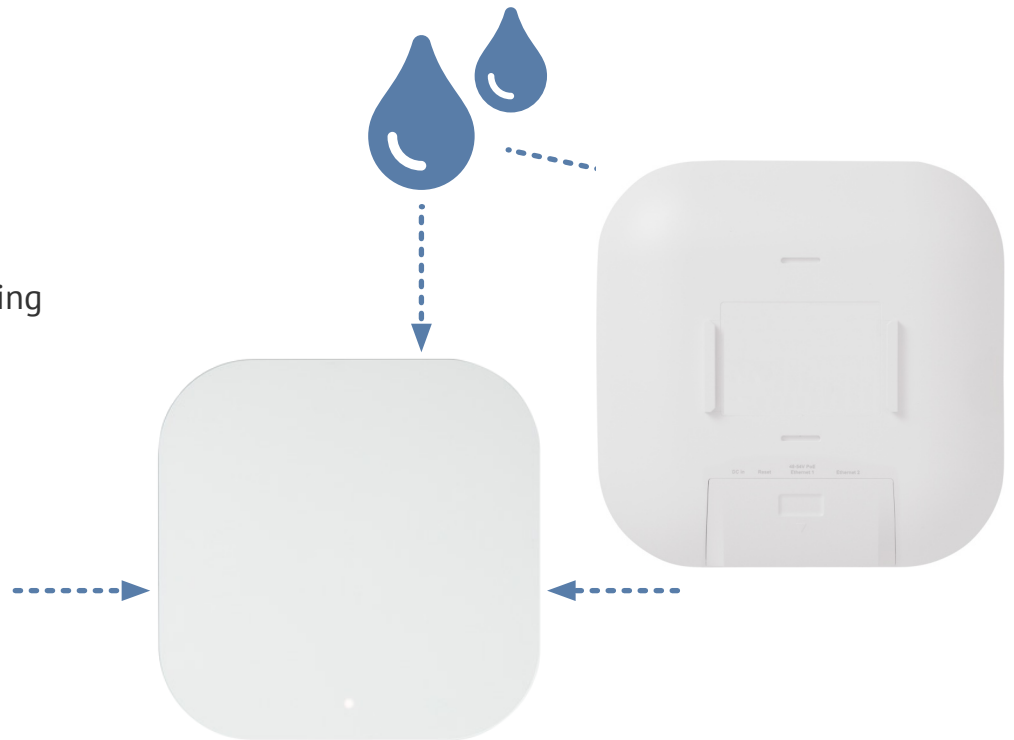

HOUSING

- IP55 Rated Outdoor Housing
- Water Resistance

Operating temperature: 0 °C ~ 40 °C

Operating humidity: 0% ~ 90% typical

Storage temperature: -30 °C ~ 80 °C

Water resistant design with sealed top and bottom enclosures and water resistant cable bay allows versatile installation environment including shaded garden, under eaves, outdoor shed, or veranda.