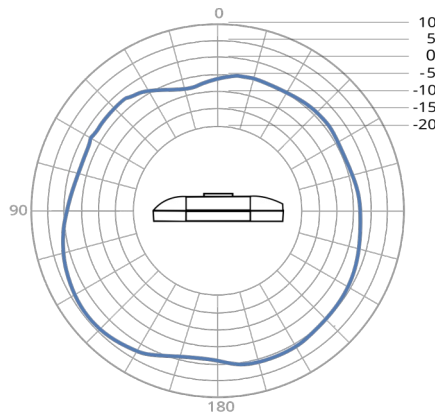

RADIATION PATTERNS

2.4 GHz: