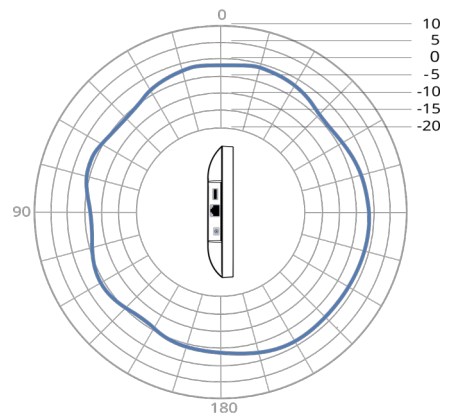

RADIATION PATTERNS

2.4 GHz: