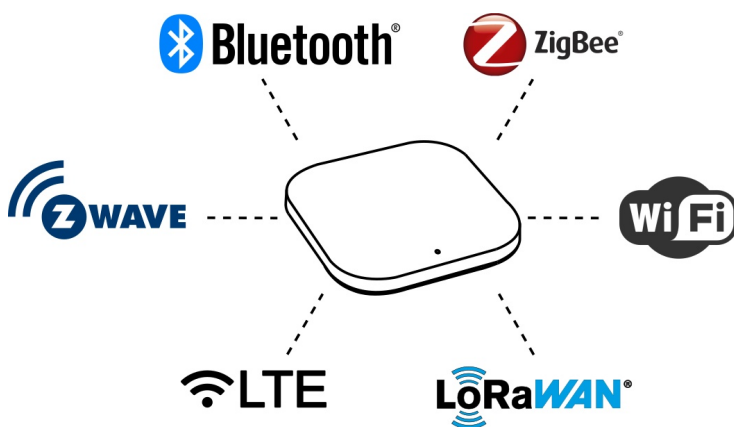

White-Label Dashboard

Plasma Cloud provides a rebrandable dashboard enabling businesses to harness a powerful and user-friendly cloud management platform under their own brand name.

INSIDE THE PAX1800-Lite

High-performance and power-efficient design

PORT BAY OVERVIEW

With flexible power options and Ethernet interfaces

Seamless IoT Integration via USB

The PAX1800-Lite Access Point features a built-in **USB 3.0 port**, enabling peripheral expansion.

Versatile IoT Gateway

Support a wide ecosystem of wireless technologies for smart enterprise solutions:

Unlocking the Power of IoT

Connect and control a broad range of smart devices such as sensors, locks, EV chargers, lighting, climate controls and more through a unified solution.

This enables real-time data collection and enhanced management for modern IoT infrastructures.

Future-Proof Your Network

As IoT standards and technologies evolve, the flexible USB port ensures long-term adaptability with next-generation peripheral modules.