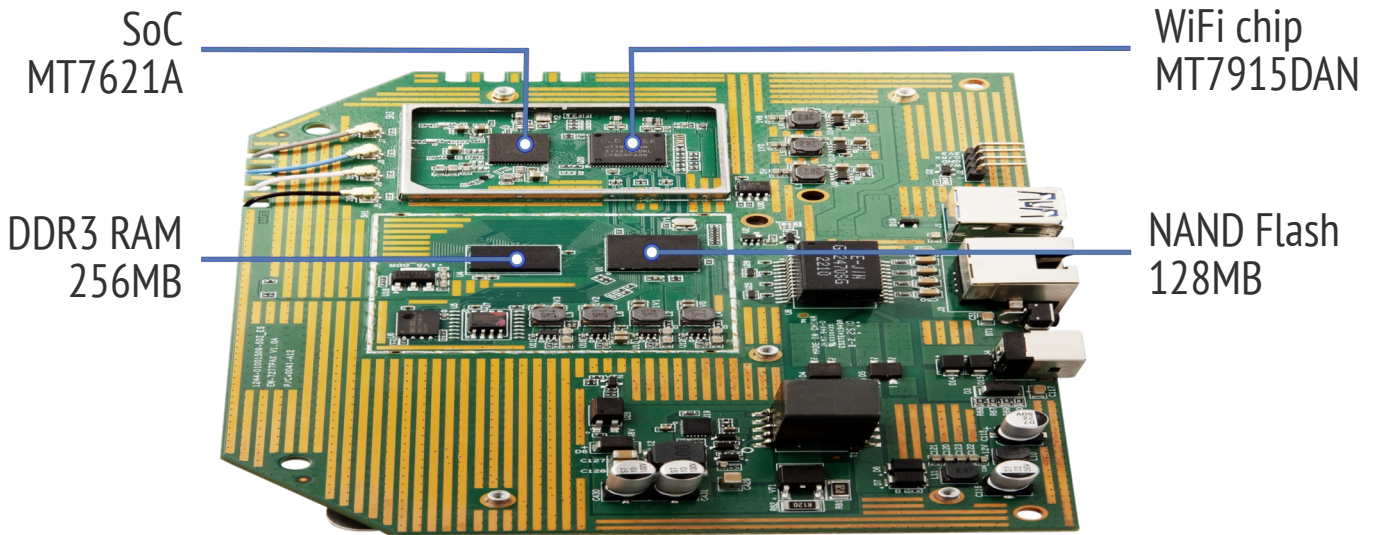

POWER OVER ETHERNET (PoE)

Power over Ethernet (PoE) allows the PAX1800-Lite to be supplied with power and data over a single Ethernet cable connection. This reduces installation cost and effort for locations without available power lines. Furthermore, when connected to a Plasma Cloud PoE switch, PoE allows to centrally manage & monitor the power supply.

PORTS

The PAX1800-Lite features a 1G Ethernet and a USB 3.0 Type A port. The Ethernet port can be used as wired uplink, while the versatile USB port serves to connect IoT, modems or other USB devices. This multi-function port supports various wireless technologies such as Bluetooth, Zigbee, Z-Wave, LoRaWAN, LTE, and beyond—enabling integration into any smart environment.

Simplicity is Key

Plasma Cloud is designed for the needs of those tired of endless manual tweaking and cumbersome monitoring. Our smart software is designed to minimize setup effort to the essential and get you started in no time!

High-performance and power-efficient design

PORT BAY OVERVIEW

With flexible power options and Ethernet interfaces

Seamless IoT Integration via USB

The PAX1800-Lite Access Point features a built-in **USB 3.0 port**, enabling peripheral expansion.